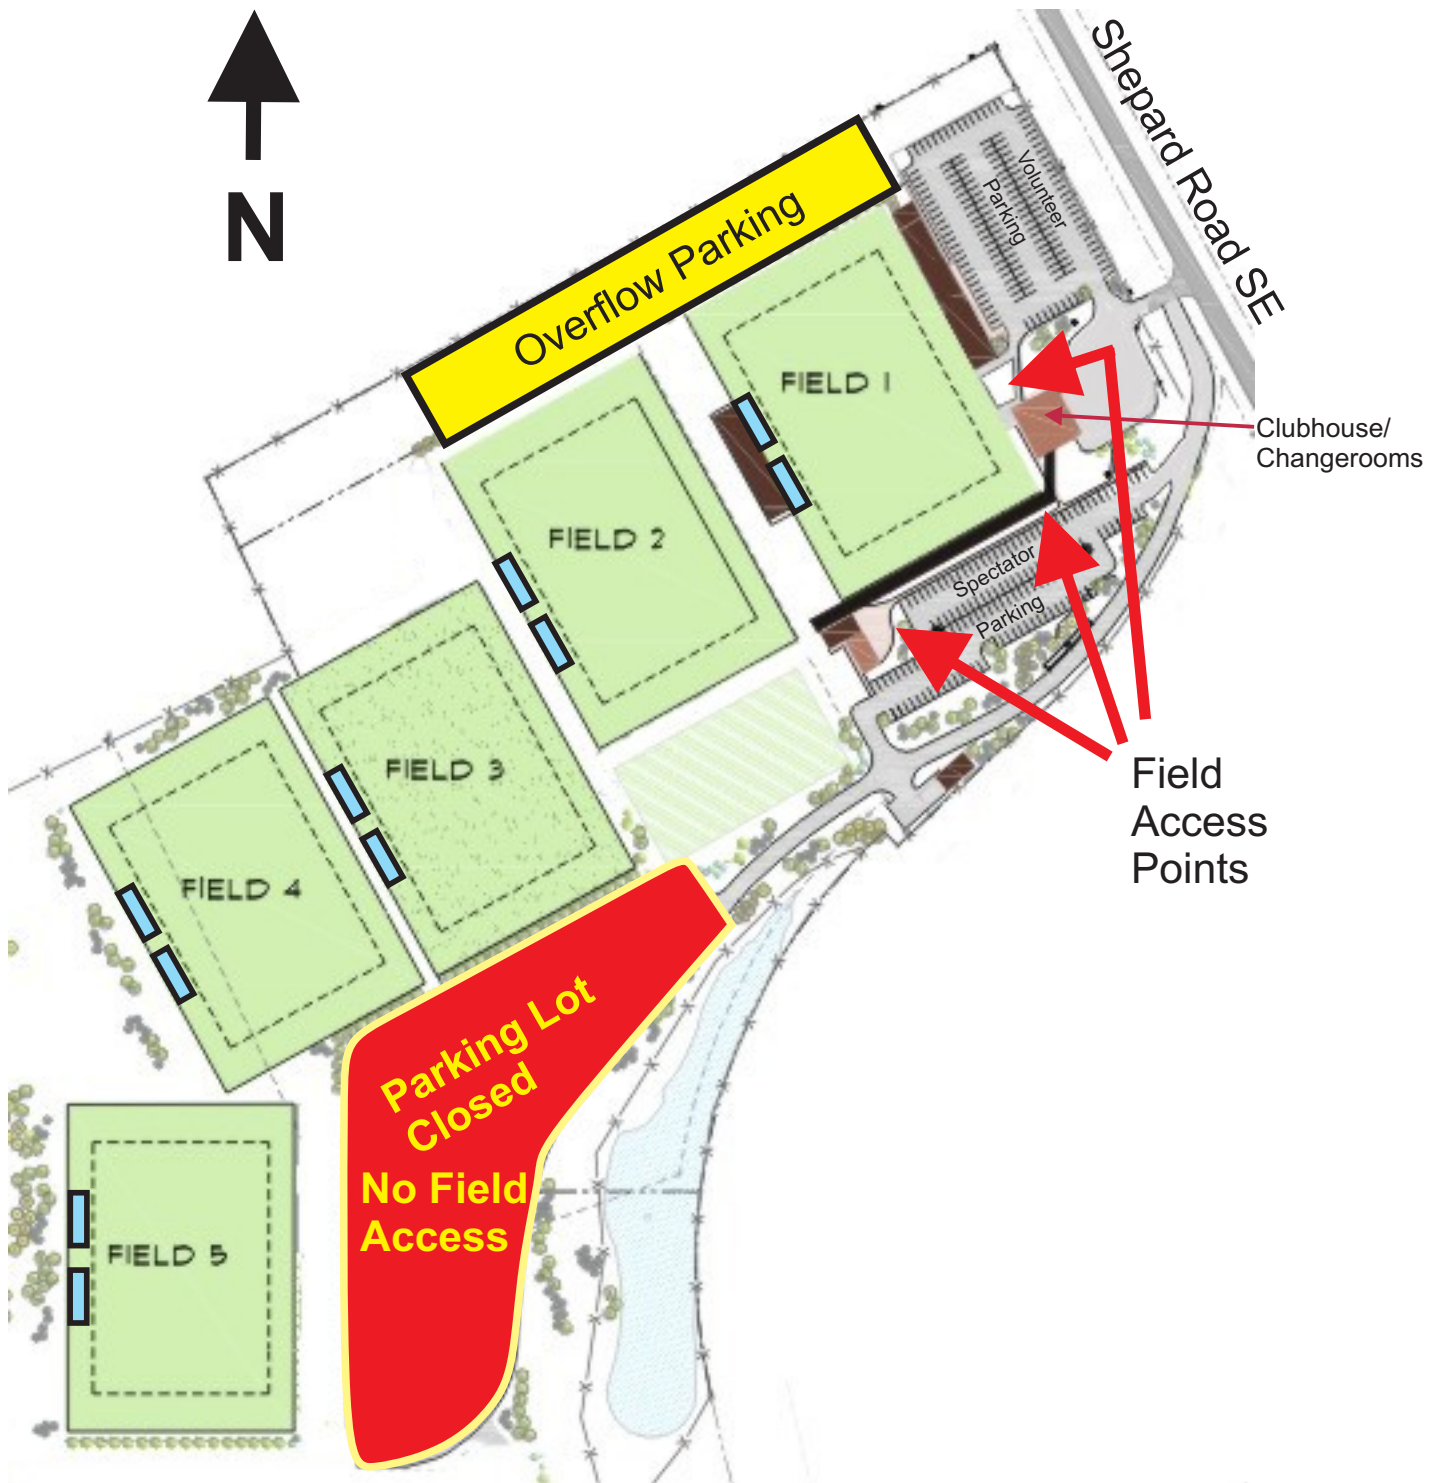

# Calgary Rugby Park Site Map

The southwest parking lot and field access points for fields 3, 4 & 5 are closed due to construction. Please use the east, southeast & north overflow parking as well as the marked field access points.